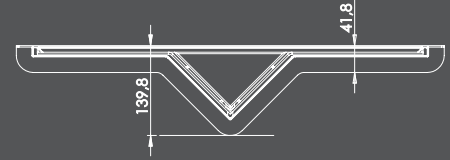

Teknik Çizim Technical Drawings