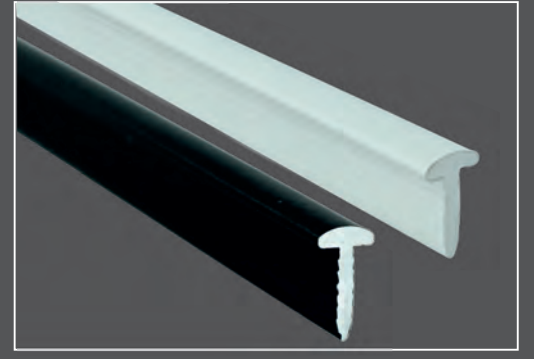

Aluminyum Bordür Profili

Black & White

Aluminum Bordure
Profile

CUP 362.B/W

	Renk Color		Kod Code	Gram Gram
	Beyaz	White	SAY.362.6.M.B.Y	160 gr.
	Beyaz Parlak	White Shine	SAY.362.6.P.B.Y	160 gr.
	Siyah	Black	SAY.362.6.M.S.Y	160 gr.
	Siyah Parlak	Black Shine	SAY.362.6.P.S.Y	160 gr.