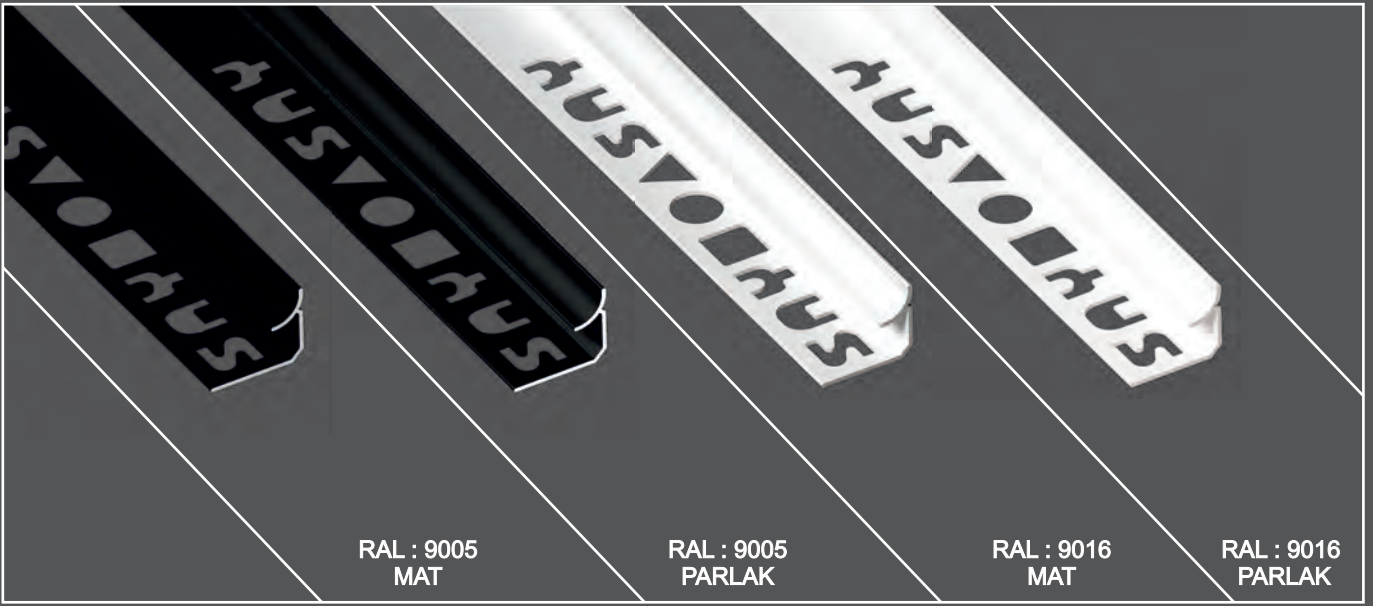

RAL : 9005
MAT

RAL : 9005
PARLAK

RAL : 9016
MAT

RAL : 9016
PARLAK

Aluminyum İç

Köşe Profili

Black & White

Aluminum Internal
Corner Profile