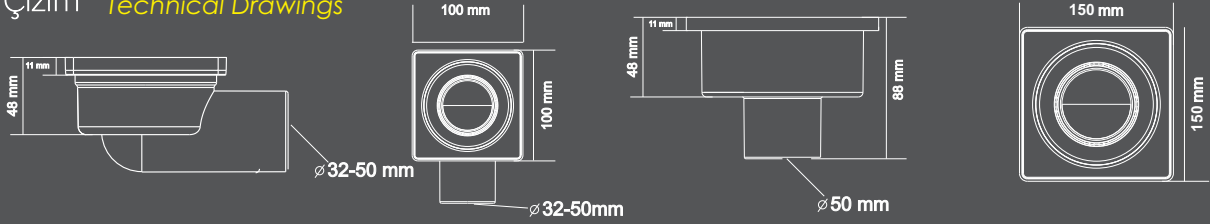

Plastik Çerçevesiz Yer Süzgeç Takımı

Plastic Frame Floor Drain

Deniz

1

304 Kalite Çelik Izgara

Includes

AISI 304 Stainless Steel

2

Opsiyonel Koku Önleyici Tıpa

Optional Odour Trap Filter

3

ABS Plastik Çerçeve

ABS Plastic Frame

4

Koku Önleyici Tıpa

Odour Trap Filter

5

360° Dönebilen ABS Plastik Su Haznesi

360° degree rotatable ABS Siphon

6

Üst Izgara Açma Aparatı

Grating Opener

Teknik Çizim Technical Drawings

Süzgeçler
Floor Drains

Ölçü Size	Kod Code	Kutu Box (cm)			Palet Palette (cm)				
		Adet 1 Box Pcs	A1	B1	C1	Adet 1 Plet Pcs	A2	B2	C2
10x10cm	SAY.61.10	50	38	63	42	28	120	96	129
15x15cm	SAY.61.15	50	44	72	48	20	120	96	129

* Tablodaki değerler sipariş miktarına göre değişiklik gösterebilir.

* The values in the table may vary according to the order quantity.

Kullanım Alanları Usege Areas

Banyo Duşları, Sauna ve Spalar,
Hastane ve Otel Duşları, Spor Salonları
Soyunma Odaları ve Duşları, Açık Teraslar

Bathrooms, Saunas and Spa, Hospital and Hotels,
Gyms and Dressing Rooms, Terraces