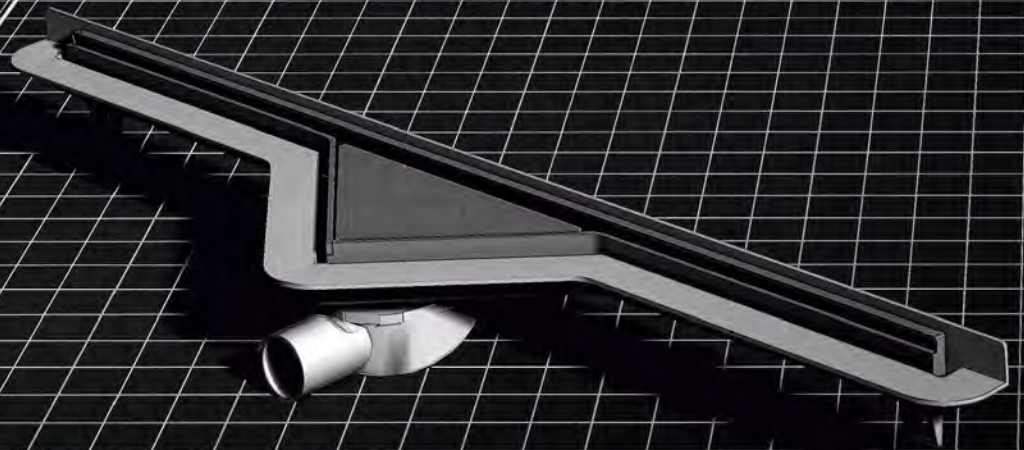

DUVA
SIFIR

LAAM

60 ve 80 cm Ölçülerinde Duvara Sıfır