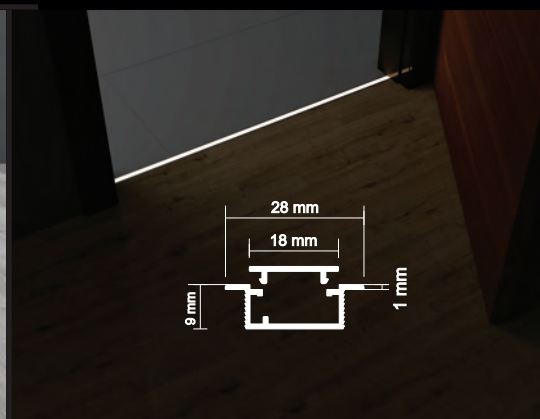

LEDOS *Extra*