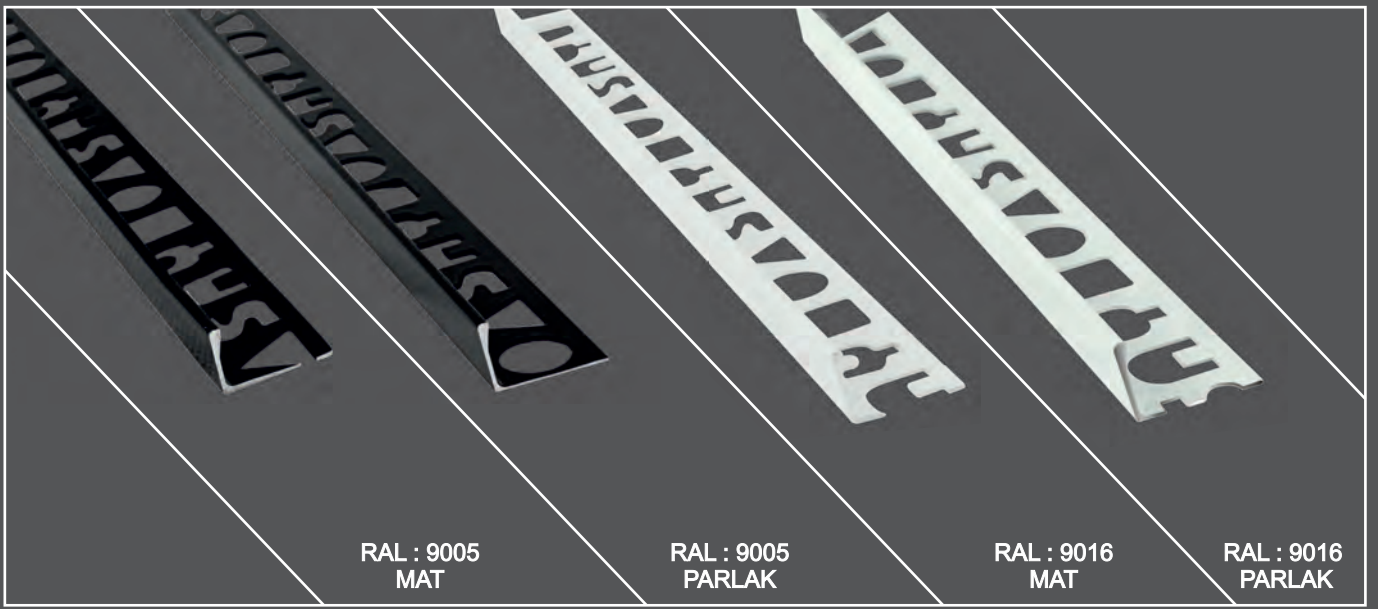

RAL : 9005
MATRAL : 9005
PARLAKRAL : 9016
MATRAL : 9016
PARLAK

Aluminyum İç

Köşe Profili

Black & White

Aluminum Internal
Corner Profile

SAY 349.B/W

		Renk Color		Kod Code	Gram Gram
10 mm 270cm	Lux Series	Beyaz	White	SAY.349.10.B.M.B.	215 gr.
		Beyaz Parlak	White Shine	SAY.349.10.B.P.B.	215 gr.
		Siyah	Black	SAY.349.10.B.M.S.	215 gr.
		Siyah Parlak	Black Shine	SAY.349.10.B.P.S.	215 gr.
12 mm 270cm	Lux Series	Beyaz	White	SAY.349.12.B.M.B.	230 gr.
		Beyaz Parlak	White Shine	SAY.349.12.B.P.B.	230 gr.
		Siyah	Black	SAY.349.12.B.M.S.	230 gr.
		Siyah Parlak	Black Shine	SAY.349.12.B.P.S.	230 gr.
10 mm 270cm	Standart Series	Beyaz	White	SAY.348.10.B.M.B.	190 gr.
		Beyaz Parlak	White Shine	SAY.348.10.B.P.B.	190 gr.
		Siyah	Black	SAY.348.10.B.M.S.	190 gr.
		Siyah Parlak	Black Shine	SAY.348.10.B.P.S.	190 gr.
12 mm 270cm	Standart Series	Beyaz	White	SAY.348.12.B.M.B.	200 gr.
		Beyaz Parlak	White Shine	SAY.348.12.B.P.B.	200 gr.
		Siyah	Black	SAY.348.12.B.M.S.	200 gr.
		Siyah Parlak	Black Shine	SAY.348.12.B.P.S.	200 gr.